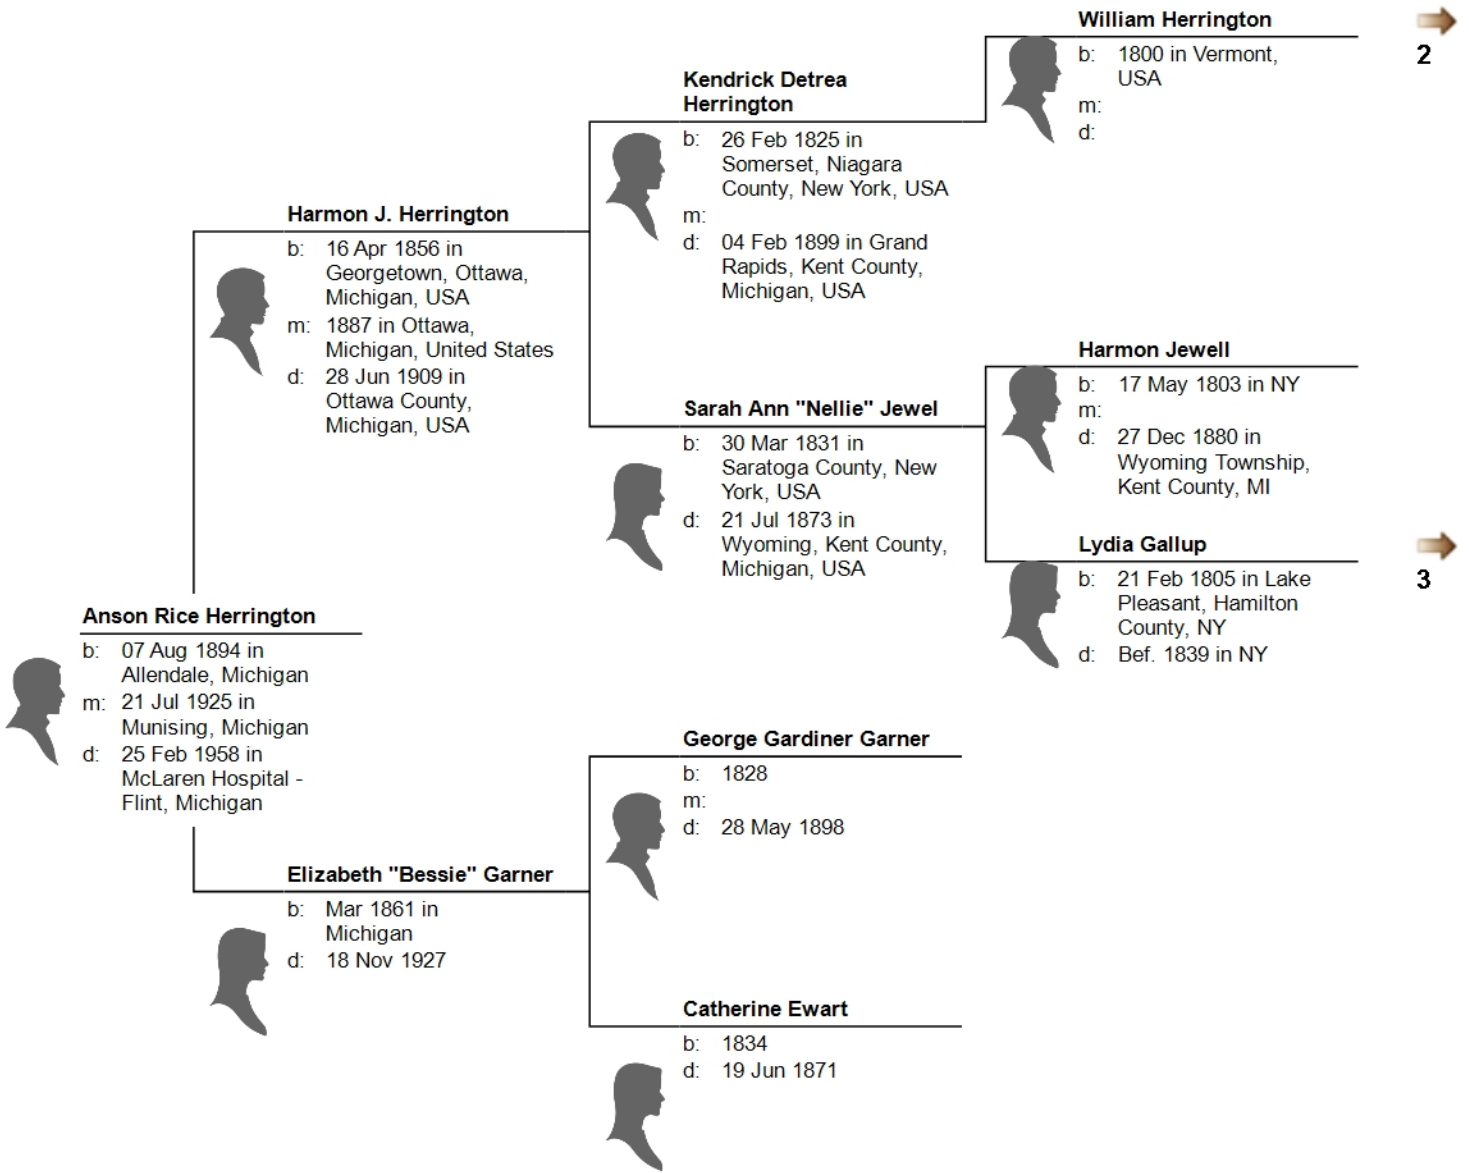

# Pedigree Chart for Anson Rice Herrington

**William Herrington**

b: 1762  
m:  
d: 1830

**William Herrington**

b: 1800 in Vermont,  
USA  
m:  
d:

**1**

**Mahala (Herrington)**

b:  
d:

**Jesse Gallup**

b: 24 Jul 1762 in  
Hoosock, Albany  
County, NY  
m:  
d: 1823 in Lake  
Pleasant, Hamilton  
County, NY

**Lydia Gallup**

b: 21 Feb 1805 in Lake  
Pleasant, Hamilton  
County, NY  
m:  
d: Bef. 1839 in NY

**Mary (Gallup)**

b: 20 Dec 1766  
d: 1823 in Lake  
Pleasant, Hamilton  
County, NY

1